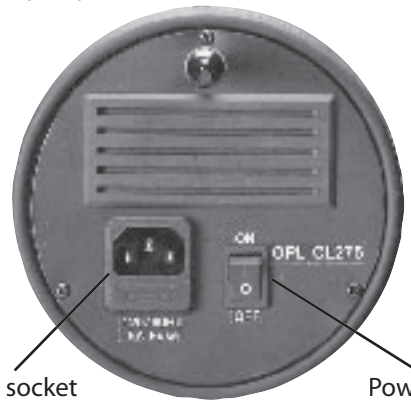

OPUS & OPUS Pro Lighting Systems, brilliant lighting every shot.

Product may not be exactly as shown
Les images pas exactement comme indique

Contents

Contenu

1	OPL-CL275 Cool Light	1	OPL-CL275 Cool Light
3	Light bulbs	3	Lampes
1	16' Power cord	1	16' Cordon d'alimentation

Diagram

Diagramme

Umbrella Slot
Attache à parapluie

AC Power cord socket
Récepteur du cordon d'alimentation

Power switch
Interrupteur de courant

We reserve the right to change equipment specifications and operating procedures without further notice.