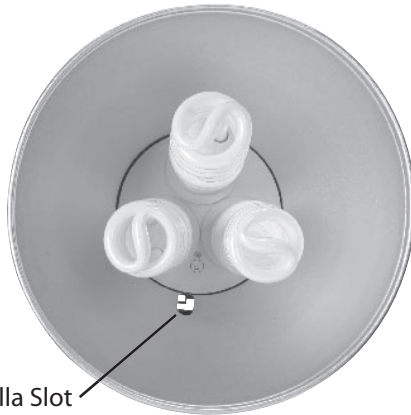

Contents

Contenu

1	OPL-CL275 Cool Light	1	OPL-CL275 Cool Light
3	Light bulbs	3	Lampes
1	16' Power cord	1	16' Cordon d'alimentation

Diagram

Diagramme

Umbrella Slot
Attache à parapluie